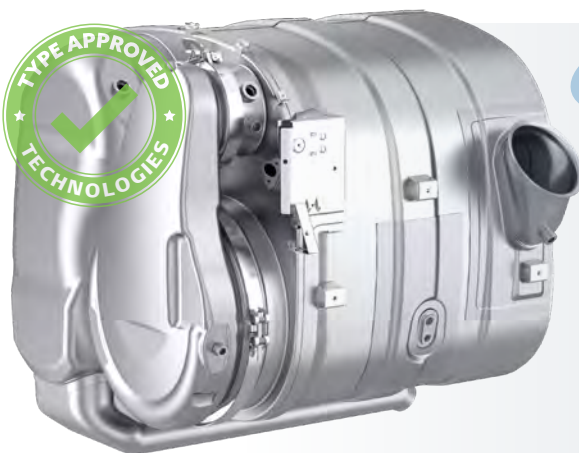

Make: Dinex
Application: Volvo
Dinex no: 8AC028 with DPF *
Dinex no: 8AC030 without DPF
OE no: 21364822, 21582824, 85013382

Make: Dinex
Application: Renault / Volvo
Dinex no: 6GC020 with DPF **
Dinex no: 6GC022 without DPF
OE no: 7421364817, 7421478417, 21364817, 21478417

Volvo
FH / FM / FMX

DTI 11 / 10.8 ltr. / 6 cyl.
279KW / 380HP
316KW / 430HP
338KW / 460HP

DTI 13 / 12.8 ltr. / 6 cyl.
323KW / 440HP
353KW / 480HP
382KW / 520HP

FH16 / 16 ltr. / 6 cyl.
405KW / 550HP
479KW / 650 HP
552KW / 750HP

Renault
K , C , T series

DTI 11 / 10.8 ltr. / 6 cyl.
279KW / 380HP
316KW / 430HP
338KW / 460HP

DTI 13 / 12.8 ltr. / 6 cyl.
323KW / 440HP
353KW / 480HP
382KW / 520HP

Dinex diesel particulate filter kits

* **Dinex no:** 8AI004 / New
Dinex no: 8AI004-RX / Reconditioned

OE no: 21716417, 23311780, 23105407, 85013297, 21775801

Type: Diesel Particle Filter
For 460+ HP

Dinex no: 8AL005

OE no: 21570880, 7421570880

Type: Gasket

x 2

Dinex no: 8AL006

OE no: 21445539, 22778070, 7421445539

Type: Clamp

Dinex no: 8AL016

OE no: 21445536, 7421445536

Type: Clamp

** **Dinex no:** 8AI002 / New
Dinex no: 8AI002-RX / Reconditioned

OE no: 21716414, 21716416, 22936980, 7421716414, 7421716416, 7423135543

Type: Diesel Particle Filter
For up to 440 HP

Dinex no: 8AL005

OE no: 21570880, 7421570880

Type: Gasket

x 2

Dinex no: 8AL006

OE no: 21445539, 22778070, 7421445539

Type: Clamp

Dinex no: 8AL016

OE no: 21445536, 7421445536

Type: Clamp

Sensors

Dinex no: 81030 *

Type: Post SCR

OE no: 21567736, 21984358, 7422315990, 7422827993

Dinex no: 81032 *

Type: Pre SCR

OE no: 21040930, 21474015, 7422219281, 7422315988

Dinex no: 81049

OE no: 21285163, 22035664, 7421285163, 7422035664

* For more references visit Dinex.net
All accessories can be purchased separately.
Manufacturers part numbers are quoted for reference only.